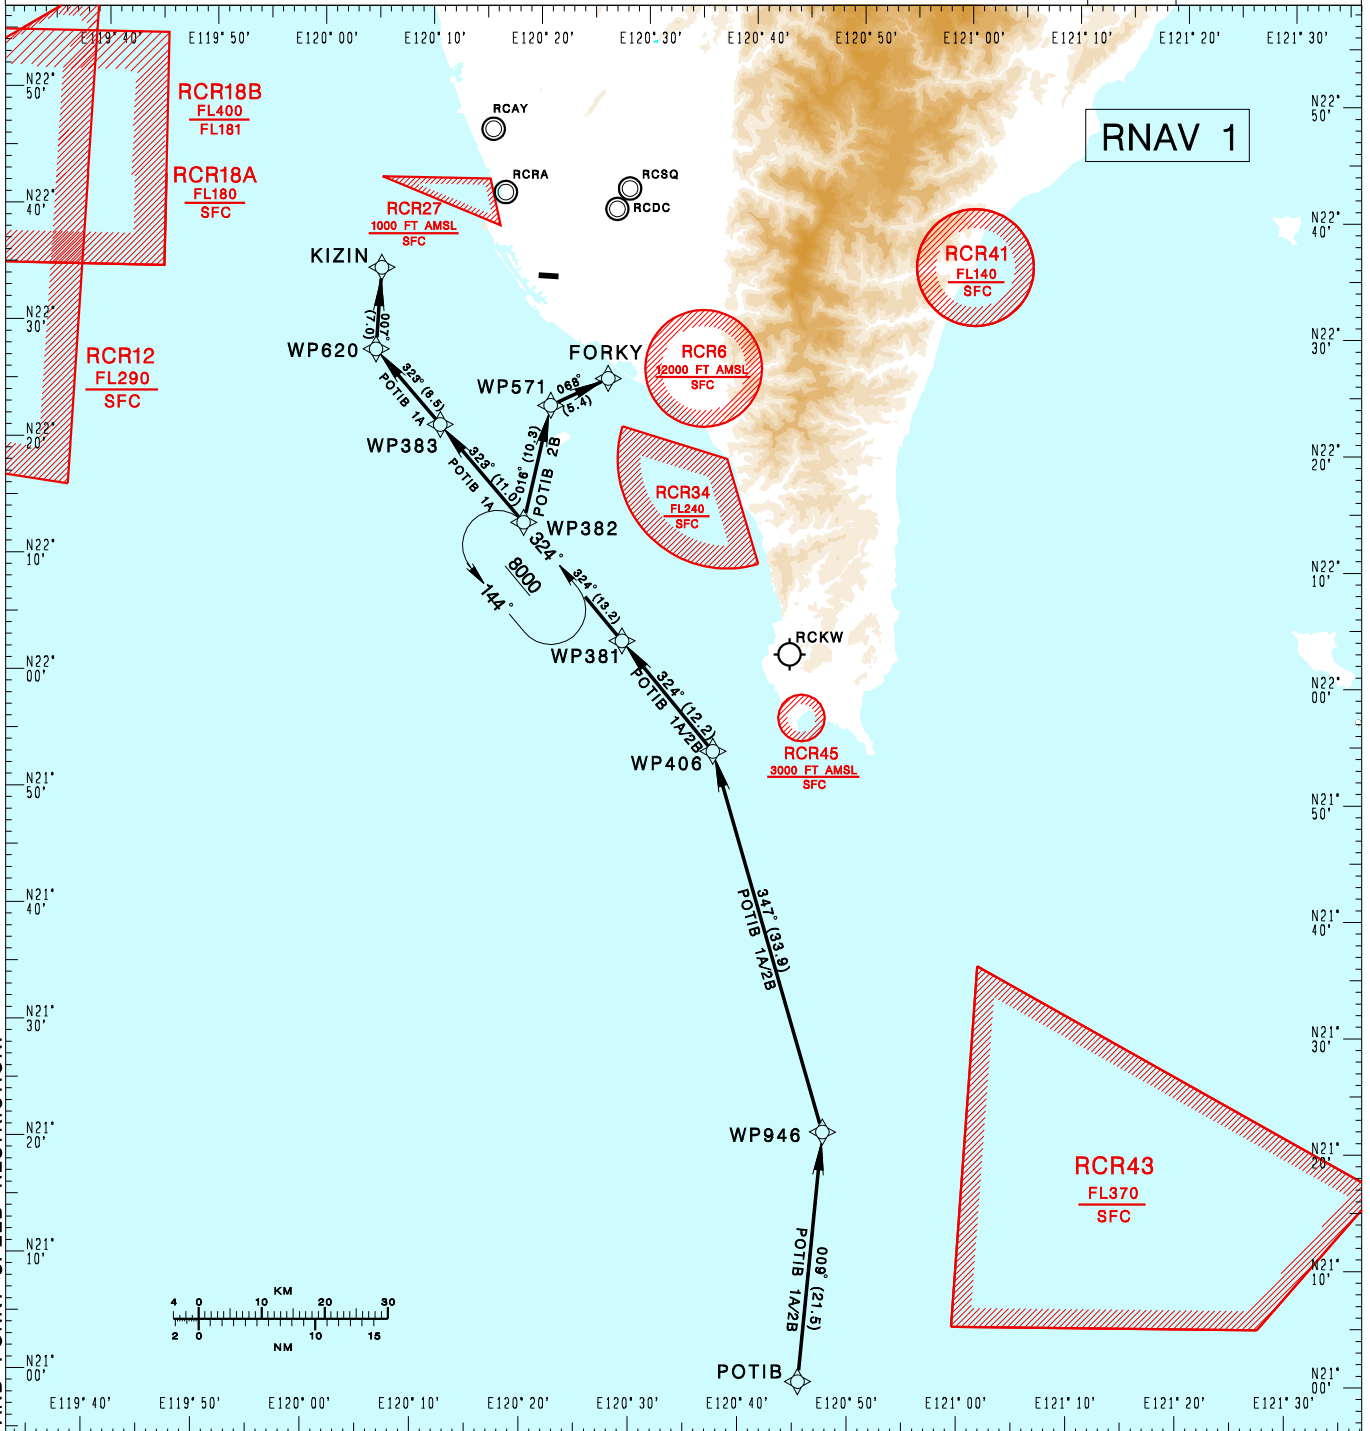

高雄國際機場
KAOHSIUNG INTL AD

RCKH STAR
POTIB 1A RNAV(RWY09)
POTIB 2B RNAV(RWY27)

TAIPEI ACC 127.9 129.1	KAOHSIUNG APP 124.7 125.7	ATIS 127.8	VAR 4°W-2023 12100' MSA ARP 25NM	
Apt Elev: 32'		Trans Level: FL130		Trans Alt: 11,000'
BEARINGS ARE MAGNETIC; DISTANCES ARE NAUTICAL MILES; ELEVATIONS, HEIGHTS IN FEET				

CHANGES: UPDATE KIZIN AND FORKY SPEED RESTRICTION

POTIB ONE ALFA RNAV ARRIVAL
Depart POTIB then to WP946, WP406, WP381, WP382, WP383, WP620, KIZIN. Cross WP383 at or above 8,000ft, cross WP620 at or below 7,000ft, cross KIZIN at or above 3,000ft.

POTIB TWO BRAVO RNAV ARRIVAL
Depart POTIB then to WP946, WP406, WP381, WP382, WP571, FORKY. Cross FORKY at or above 4,000ft.

NOTE
POTIB 1A:
1. Speed restriction of 210KT IAS maximum AT KIZIN.
2. ATS surveillance required.
POTIB 2B:
1. Speed restriction of 210KT IAS maximum AT FORKY.
2. ATS surveillance required.